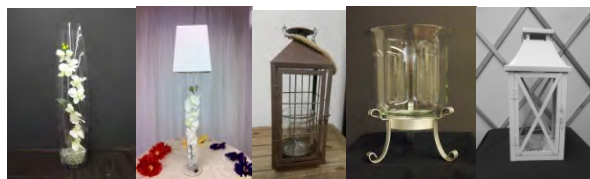

Wine/Water 12 oz. Cut Glass	6.00 dz
Wine 8 oz Tall	5.40 dz
Wine 12 oz - Amber	12.00 dz
- Blue	12.00 dz
- Frosted White	12.00 dz
Wine 13 oz	6.00 dz
Wine Stemless 15 oz	6.00 dz
Wine 8 oz Acrylic	9.00 dz

Tabletop Accessories

Bun Basket Wicker	.75ea
Bun Basket Silver	2.50 ea
Butter Dish Silver	1.50 ea
Cruet for Oil or Vinegar .25L	.75 ea
Charger Plate Gold or Silver	1.25 ea
Cream & Sugar White China	2.50 set
Cream & Sugar Silverplate	5.00 set
Fruit Nappie 4" Glass	.45 ea
Gravy/Sauce Boat Stainless	1.50 ea
Gravy/Sauce Boat White China	2.00 ea
Mirror Rounds 10"	2.75 ea
Mirror Rounds 12"	3.50 ea
Salt & Pepper Glass	2.00 set
Salt & Pepper White China	2.50 set
Salt & Pepper Silver	6.00 set
Table Number Stand 12"	1.75 ea
Table Number for Stand	.75 ea

Tabletop Lighting & Vases

Candelabra 3 Branch Silver	15.00 ea
Candelabra w/4 Hanging Votives	15.00 ea
Lamp Style Centerpiece includes Vase, LED Light & Shade	15.00 ea
Lantern 13" White	8.00 ea
Lantern 14" Antique Brown w/glass candle holder	10.00 ea
Hurricane Lamp w/gold or silver base	6.00 ea
LED Illuminator Base 8"	5.00 ea
LED Battery Mini Lights includes battery - SALE ONLY	10.00 ea
Vase 6" Cube Glass	4.00 ea
Vase 23" Pilsner	8.00 ea
Vase 28" Tower Glass	8.00 ea
Vase 32" Grande Flute Glass	8.00 ea
Vase Bowed 27" Glass	8.00 ea
Votive Holder w/10 hr. Candle	1.50 ea
Votive Holder w/o Candle	.75 ea

Wedding Essentials

Aisle Runner 4' W x 15' L Red Carpet	35.00
Aisle Runner White 100	SALE ITEM
Arch White Metal	40.00
Arch White Lattice	75.00
Arch Roman Pillar	150.00
Backdrop White Organza, 10'	75.00
Backdrop White w/Cathedral Windows	120.00
Birch Letters - 12" High - LOVE	12.00
- MR & MRS	18.00
Candelabra 3 Branch Silver	15.00
Candelabra 6 Branch Black, Floor	15.00
Candelabra 6 Branch Ivory, Floor	15.00
Cake Knife & Server	10.00
Cake Stand Wilton Garden 3 Tier	40.00
Cake Plateau 19" Round Silver	40.00
Cake Plateau 17" Square Silver	40.00
Cup Cake Stand 5 Tier, White	40.00
Cup Cake Stand 3 Tier, Black	30.00
Champagne Fountain	65.00