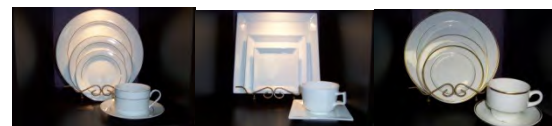

Table Skirts & Table Swags

Table Skirts – per foot	2.25
Table Swags – 3'	12.00

Velcro clips are included with Table Skirts and Swags.

China

China, Cutlery and Glassware is priced by the dozen and is rented by the dozen or half dozen.

Snowdrop - Simple, white china with embossed edge.

Dinner Plate 10.25"	5.04 dz
Salad/Dessert Plate 8.25"	5.04 dz
Bread & Butter Plate 7"	5.04 dz
Rim Soup/Pasta Bowl 8 oz.	5.04 dz
Cup	5.04 dz
Saucer	5.04 dz

Fluted - White with scalloped rim and gold edge.

Dinner Plate 10.75"	5.04 dz
Bread & Butter/Dessert Plate 7"	5.04 dz
Soup Bowl 16 oz.	5.04 dz
Cup	5.04 dz
Saucer	5.04 dz

Emperor – Eledgant white china with double platinum rim.

Dinner Plate 10.75"	5.40 dz
Salad/Dessert Plate 8"	5.40 dz
Bread & Butter Plate 6"	5.40 dz
Rim Soup/Pasta Bowl 8 oz.	5.40 dz
Cup	5.40 dz
Saucer	5.40 dz

Gold Line – White china with double gold rim.

Dinner Plate 10.75"	5.40 dz
Salad/Dessert Plate 8"	5.40 dz
Bread & Butter Plate 6"	5.40 dz
Rim Soup/Pasta Bowl 8 oz	5.40 dz
Cup	5.40 dz
Saucer	5.40 dz

White Square – Contemporary white porcelain.

Dinner Plate 10.75"	9.00 dz.
Soup & Salad/Dessert Plate 4.5" x 10"	6.00 dz
Salad/Dessert Plate 7"	6.00 dz
Bread & Butter Plate 6"	6.00 dz
Soup Bowl 8 oz.	6.00 dz
Cup	6.00 dz
Saucer	6.00 dz
Coffee Mugs	6.00 dz

Wedgwood – Ivory with double gold band.

Dinner Plate 10"	7.20 dz
Salad/Dessert Plate 7.75"	7.20 dz
Bread & Butter Plate 6"	7.20 dz
Cup	7.20 dz
Saucer	7.20 dz

Buffet Tip

Make sure you order a little extra when calculating your needs for a buffet.